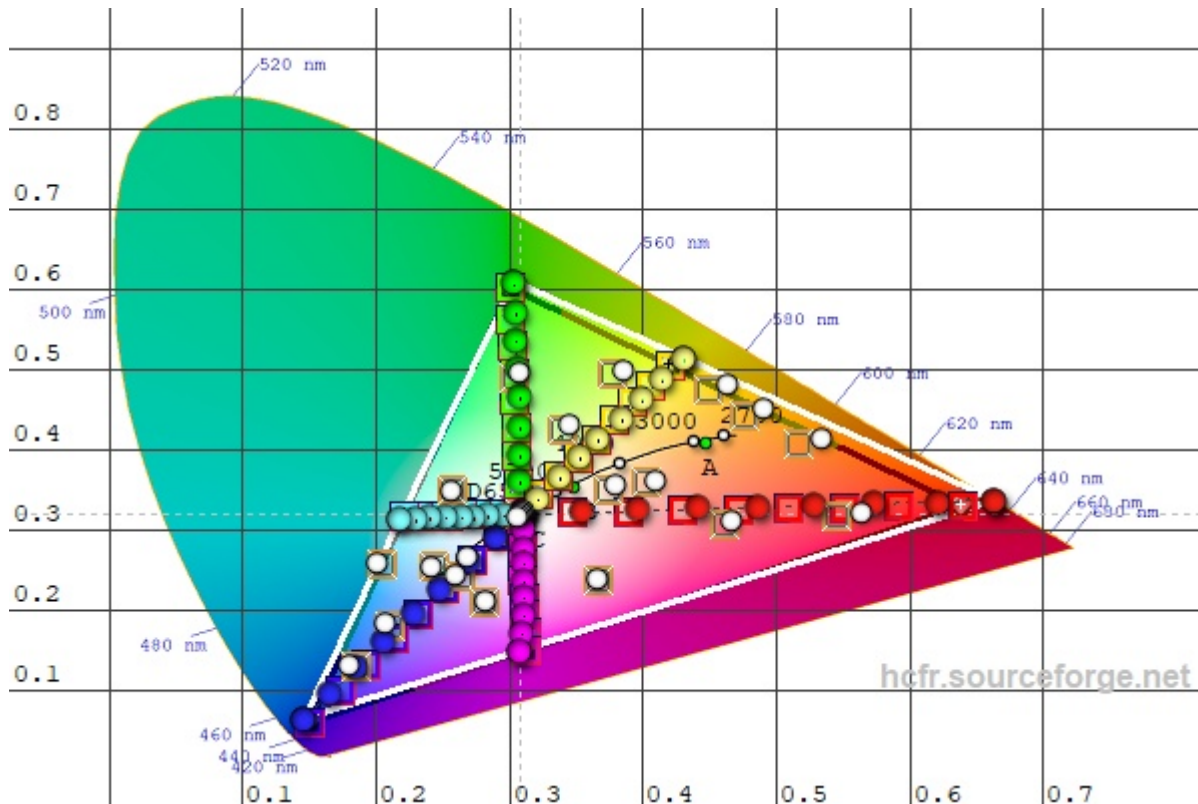

## Saturation

- Point the color analyzer or light meter towards the screen and display a 100% white test pattern.
- Measure the Y value (luminance) of white.
- Display a 100% Red test pattern, and measure the Y value here as well.
- You will notice that as you move the Color control up and down, the Y value of Red increases and decreases, but white stays the same.
- Set the color control at the point where Red measures closest to 21% of the white reading.

## ColorChecker Display vs Pro

Approx deviation  $\Delta E$  between units mean: 0.4 max: 1.6

Device precision  $\Delta E$  mean (wide gamut): 1.7 max: 2.8

ColorChecker Display (formerly ColorMunki) 400-700nm

ColorChecker Display Pro 380-730nm

## DELL U2415

**Contrast 73** for correct white point

WhiteLED alternative white point

**x:0.308 y:0.319** RAW(uncorrected)

Gamut 98% sRGB, 73% AdobeRGB, 77% DCI-P3

[https://www.panelook.com/LM240WUA-SSA1\\_LG%20Display\\_24.0\\_LCM\\_parameter\\_23652.html](https://www.panelook.com/LM240WUA-SSA1_LG%20Display_24.0_LCM_parameter_23652.html)