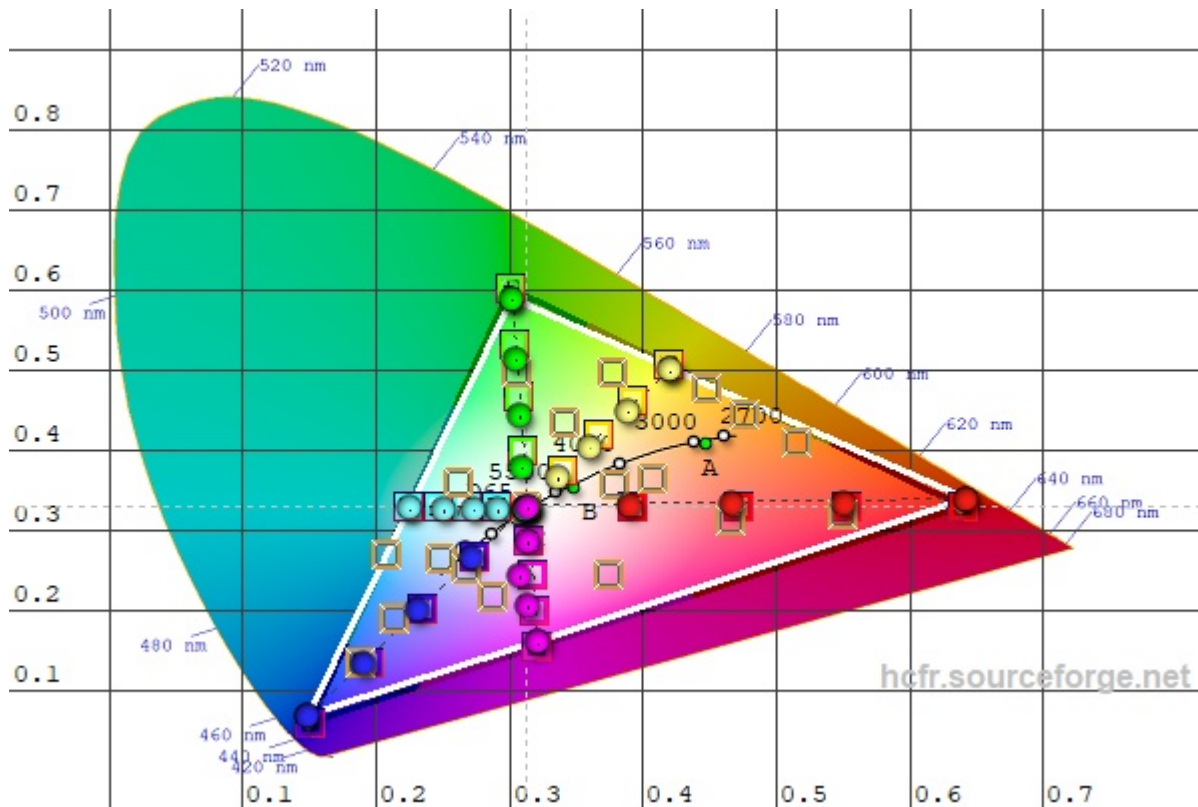

Lenovo YOGA Tab 3 Plus

~6500K	Value
RED	100
GREEN	91
BLUE	85

- Tablet can accelerate H264, HEVC, VP9 up to 4K in 8bit (only)

From: <https://wiki.janforman.com/> - wiki.janforman.com

Permanent link: <https://wiki.janforman.com/colorcalibration?rev=1682203806>

Last update: 2023/04/23 00:50