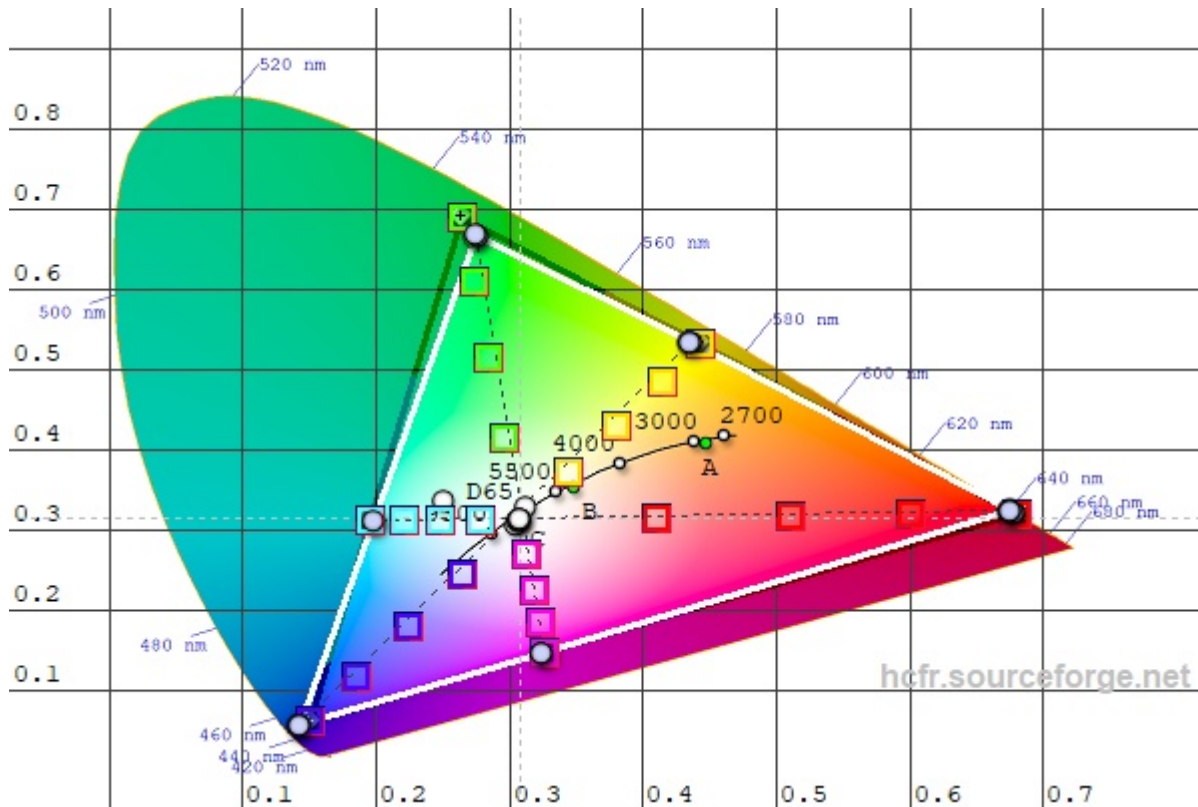

Color	Saturation	Tint	Light
RED	2	13	-13
GREEN	7	-30	0
BLUE	-7	-11	0
AZURE	-1	-8	1
MAGENTA	-5	-8	-2
YELLOW	2	9	2

Force HDMI input on LG OLED

highlight the picture mode in the main menu, and press 1113111 from the TV remote.

TV can play

Dolby Vision (DVHE) Profile 5 and 8 in HEVC (only in MP4/TS mux)
HDR10 VP9 (MKV), HEVC (MP4 and MKV)

Lenovo VIBE Z2 Pro

~6500K	Value
RED	100
GREEN	91
BLUE	95

- Phone can accelerate H264 4K and HEVC 1080p in 8bit
- Phone can record H264 3840x2160x30fps 100mbit/s in 8bit