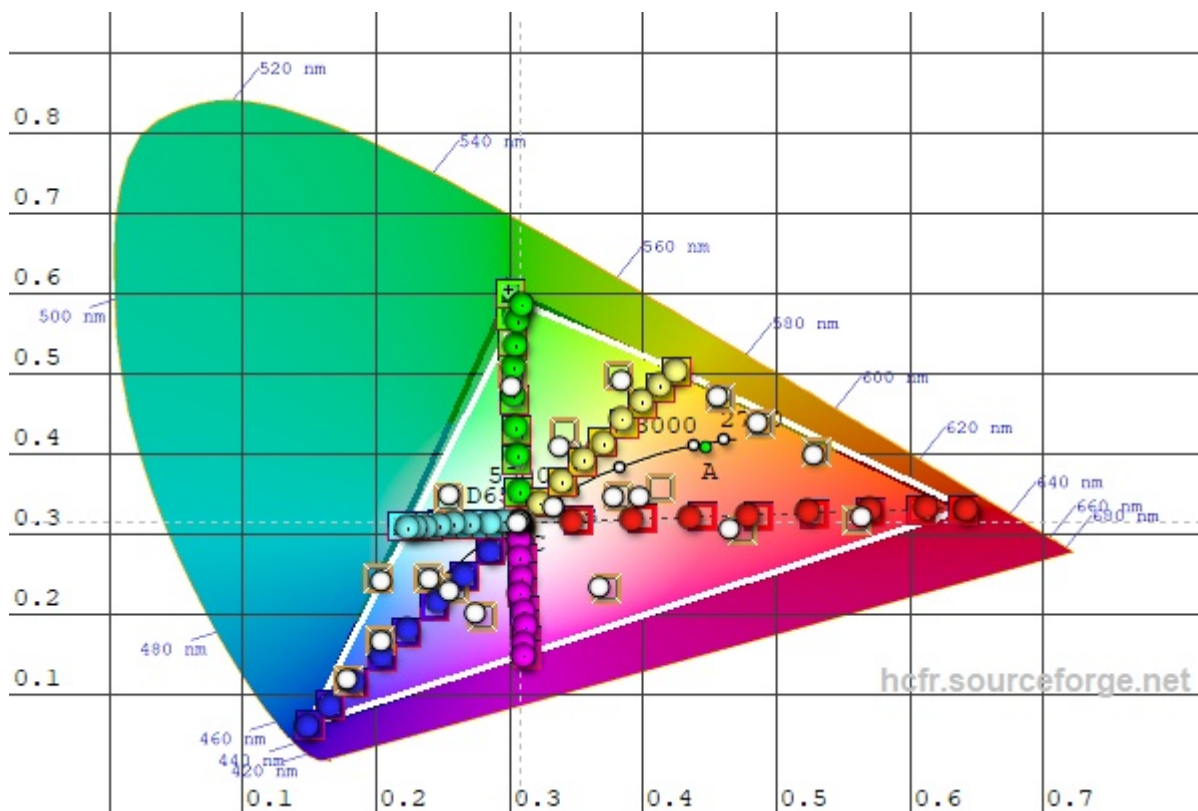

Sharpness	10 or more because conture smoothing (15)
Mode	SDR
Mode	ISF Dark (Warm2)
Contrast	68
Brightness	53
Saturation	60
Color	LOW
L-GREEN	0
L-BLUE	-4
Color	HIGH
H-RED	19
H-GREEN	0
H-BLUE	24

LG-WOLED SDR rec.709-D65

Color	Saturation	Tint	Light
RED	-5	2	0
GREEN	6	15	0
BLUE	-6	3	-1
AZURE	4	1	0
MAGENTA	0	6	1
YELLOW	3	0	0

LG-WOLED HDR10 bt.2020 / P3-D65