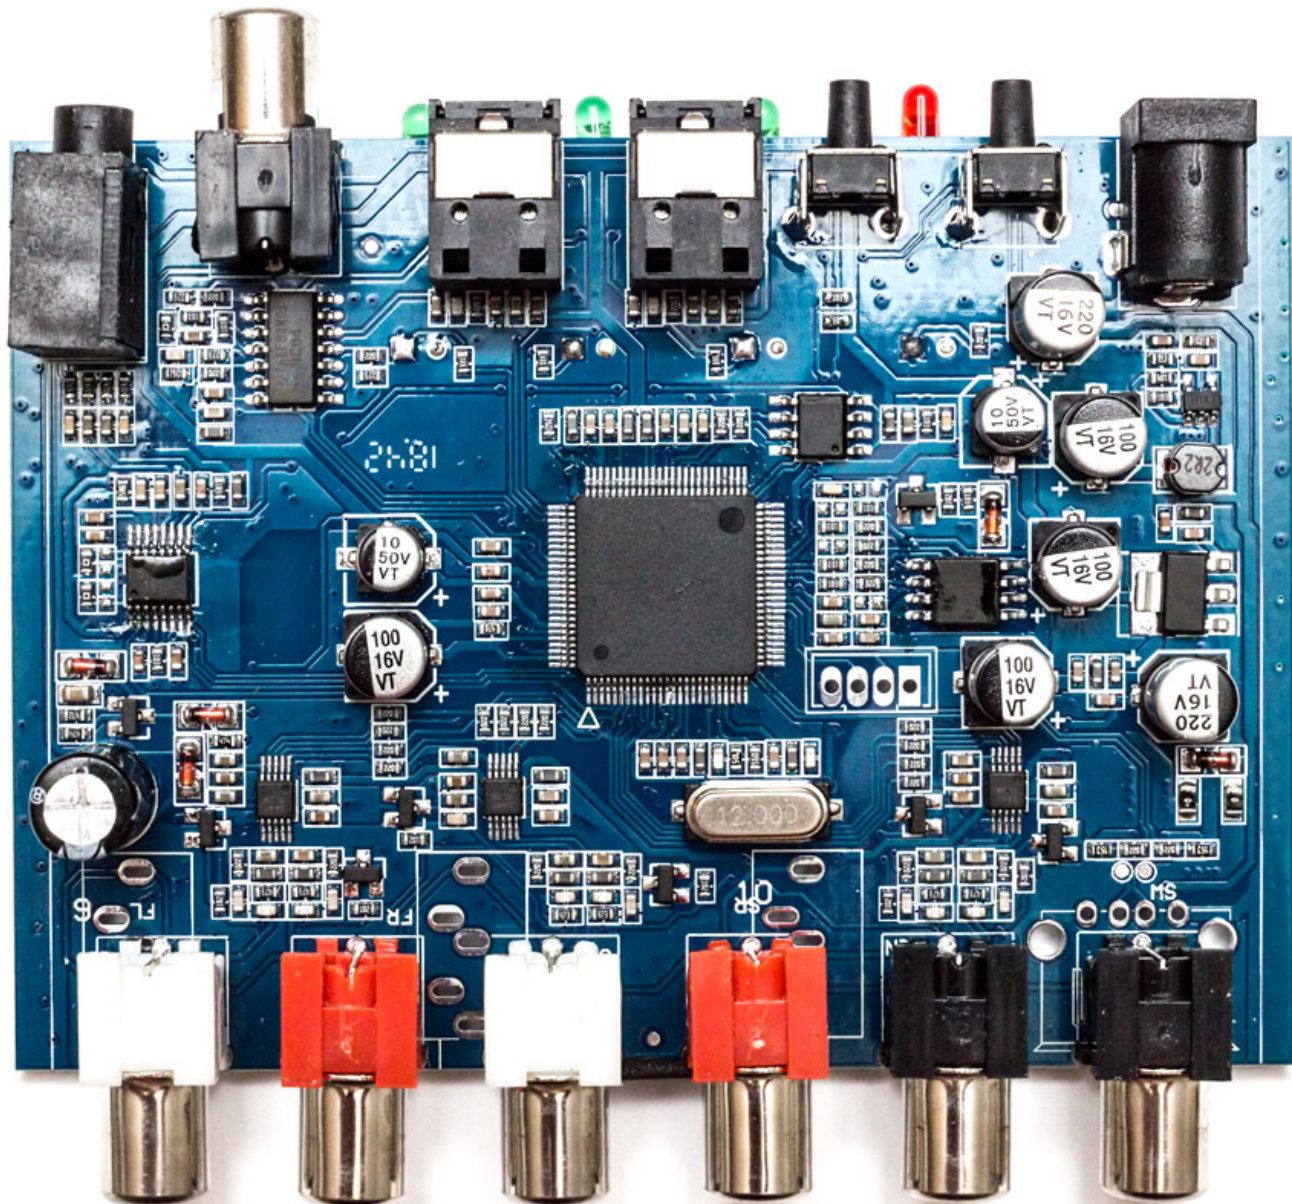

Table of Contents

HD Audio Rush 1

HD Audio Rush

2018 version

Digital to Analog AC3 Optical to Stereo Surround HD 5.1 Audio Decoder 2 SPDIF Ports HD Audio Rush

This is hybrid Analog - Digital SoC running Linux with Dolby Digital AC3 / DTS Decoder.

There's no bass management so DTS/AC3 tracks have only LFE (no other channels mixed)

Dolby Pro Logic is in Music Mode, LFE is lowpass filtered from stereo source.

CS4344 alternative (24-Bit, 192 kHz Stereo D/A Converter)